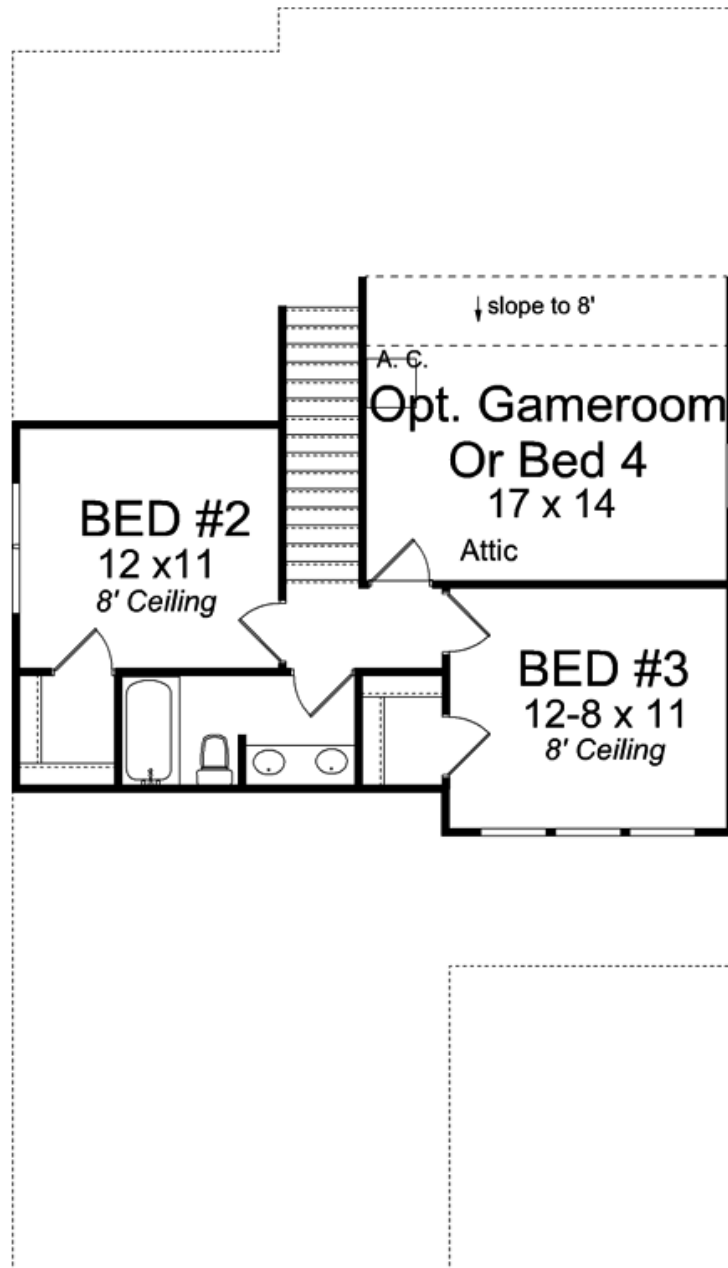

Zion

Zion

STORIES	2
CEILING HT. 1ST FLOOR	9'
CEILING HT. 2ND FLOOR	8'
GARAGE SQ. FT.	501 sf
BEDROOM #	3
BATH#	2 1/2
SQ. FT. 1ST FLOOR	1112 sf
SQ. FT. 2ND FLOOR	675 sf
SQ. FT. TOTAL	1787sf

FIRST FLOOR

Zion