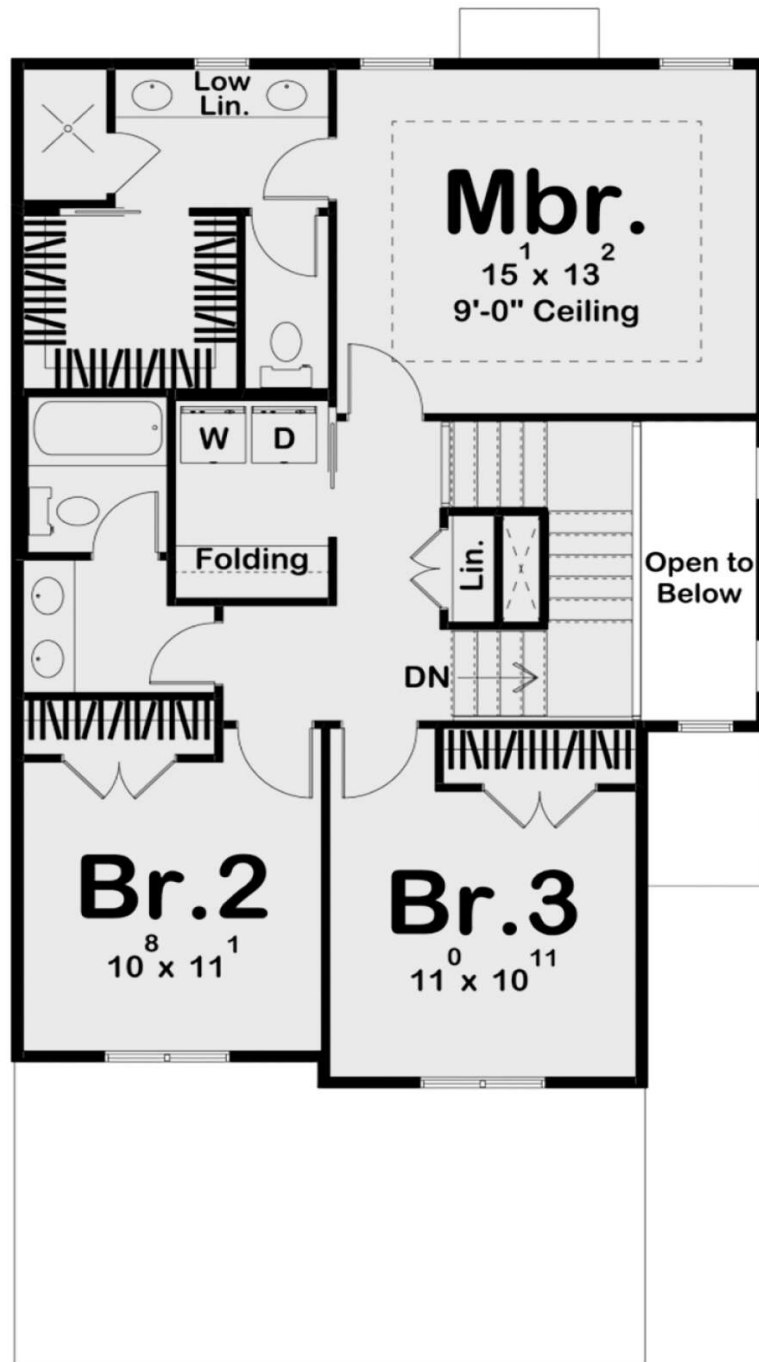

Hannah 1

Hannah 1

STORIES	2
CEILING HT.	9'
GARAGE SQ. FT.	552 sf.
BEDROOM #	3
BATH#	2.5
SQ. FT. FLOOR PLAN	1,566 sf.
SQ. FT. TOTAL	1,566 sf.

First Floor

Hannah 1

Second Floor

Betty Dawkins, Realtor & Marketing
Reliant Realty ERA Powered | Gallatin
Cell: (615) 519-0388
Office: (615) 859-7150
Email: bdawkins.reliant@gmail.com