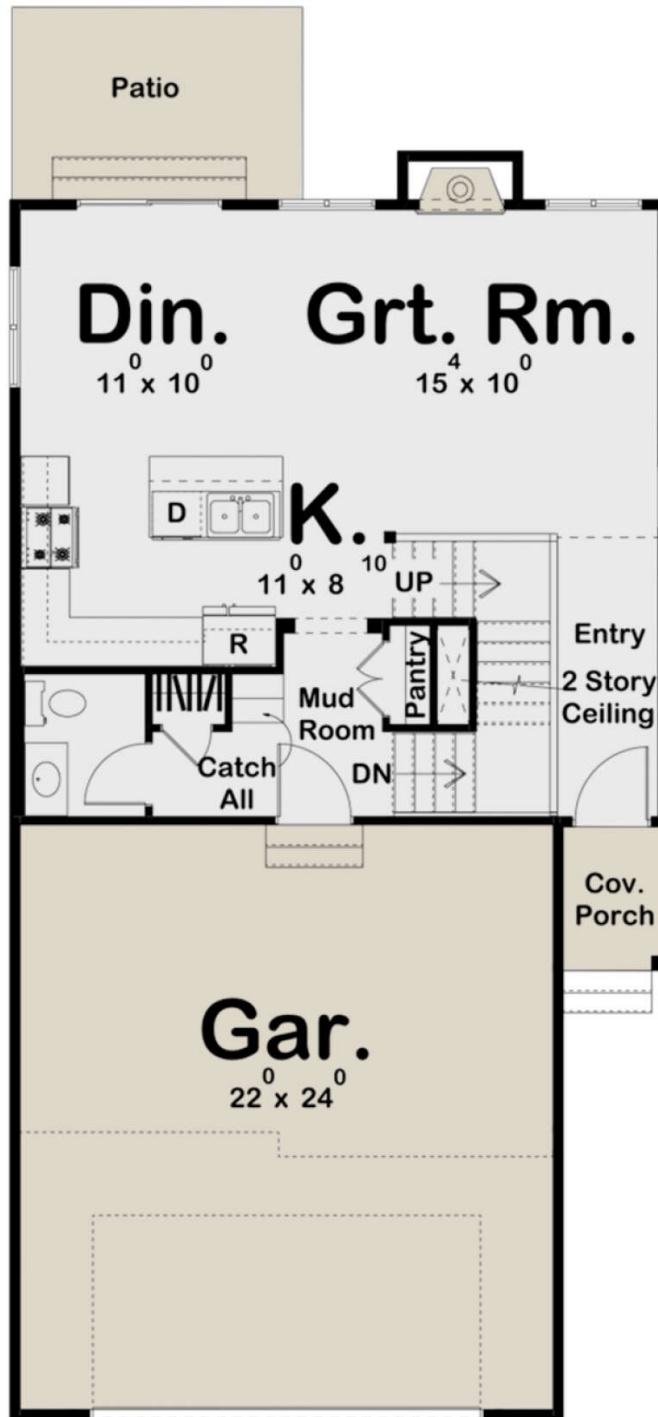

Hannah 1

Hannah 1

STORIES	2
CEILING HT.	9'
GARAGE SQ. FT.	552 sf.
BEDROOM #	3
BATH#	2.5
SQ. FT. FLOOR PLAN	1,566 sf.
SQ. FT. TOTAL	1,566 sf.

First Floor

Hannah 1

Second Floor

Betty Dawkins, Realtor & Marketing
Reliant Realty ERA Powered | Gallatin
Cell: (615) 519-0388
Office: (615) 859-7150
Email: bdawkins.reliant@gmail.com